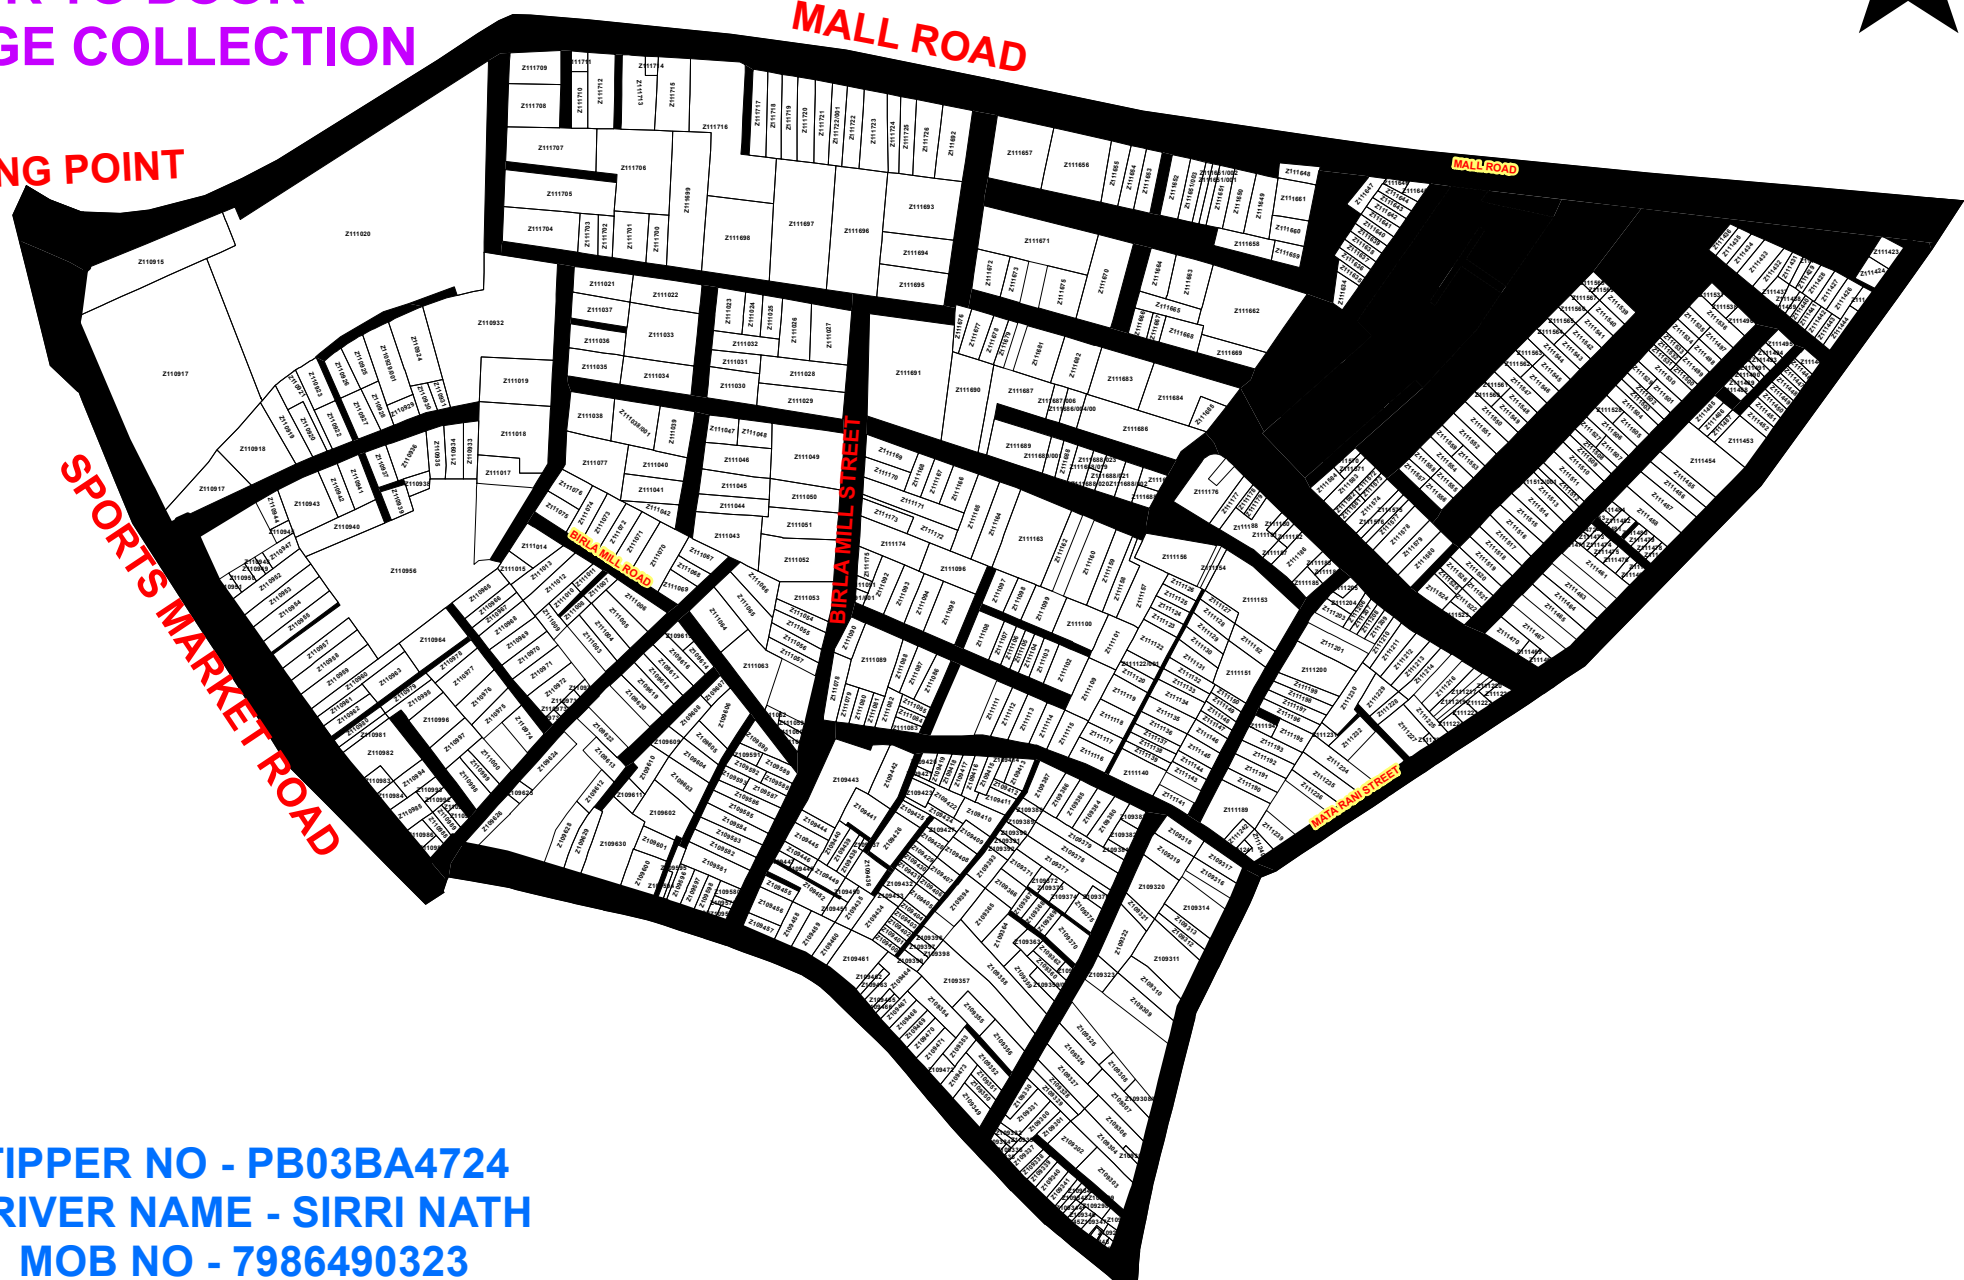

N

**ZONE -1
BEAT - 12
DOOR TO DOOR
GARBAGE COLLECTION**

STARTING POINT

ENDING POINT

**TIPPER NO - PB03BA4724
DRIVER NAME - SIRRI NATH
MOB NO - 7986490323
HELPER NAME - SURINDER & PREM**